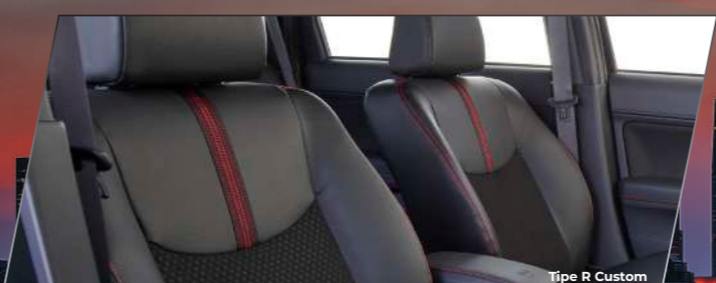

Tipe R Custom

NEW Leather Combination Seat