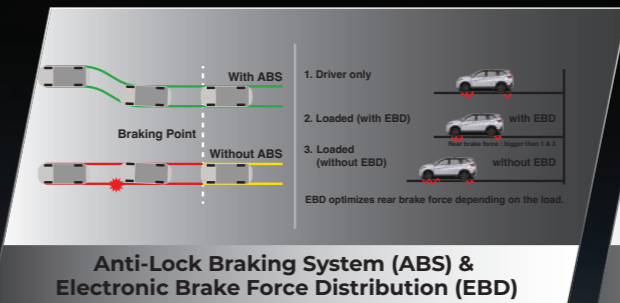

Key Free Entry

Anti-Lock Braking System (ABS) & Electronic Brake Force Distribution (EBD)

Vehicle Stability Control (VSC)

Hill-Start Assist (HSA)

ENGINE

2 NR-VE Euro IV DOHC Dual VVT-i

STORAGE

Mulai Tipe R