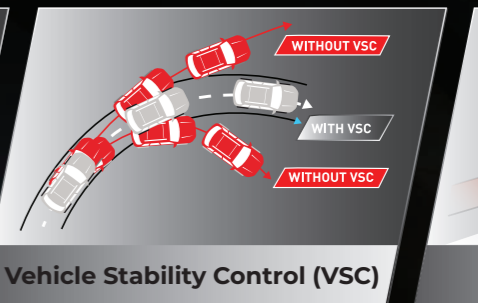

Anti-Lock Braking System (ABS) & Electronic Brake Force Distribution (EBD)

Hill-Start Assist (HSA)

Vehicle Stability Control (VSC)